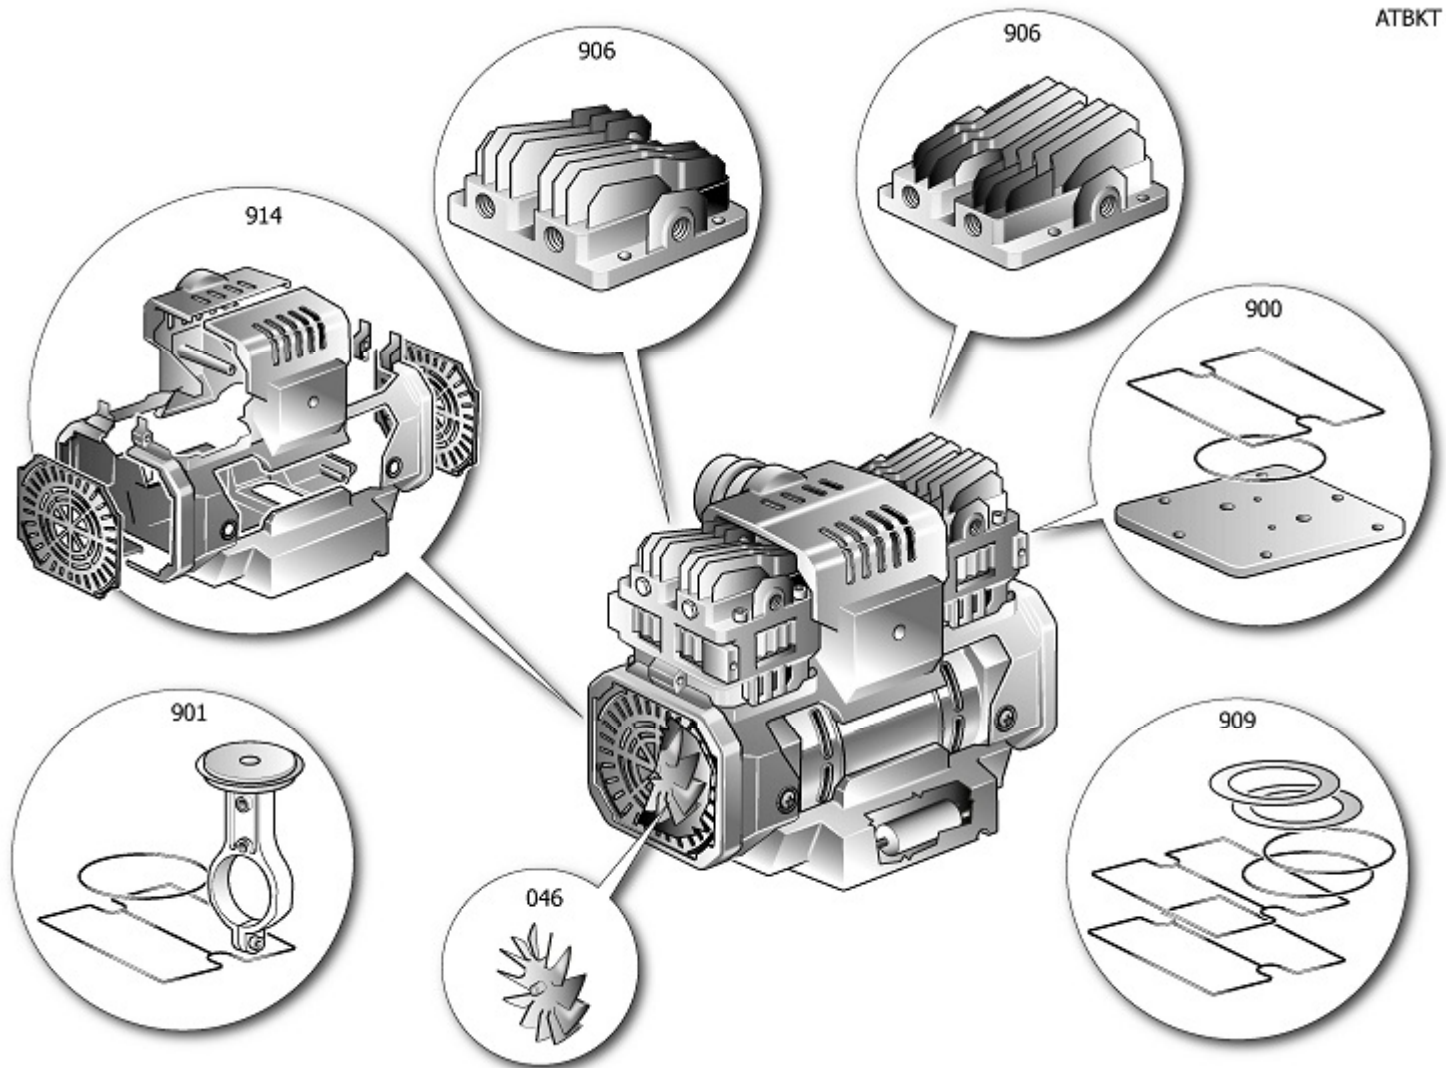

B2DC504NUA

SILTEK TB 50 D

Pos	Component	MU	Multiplier
23	9417794	AIR FILTER ASSEMBLY	PZ 2,0
80	9417791	CONDENSER	PZ 2,0
104	9430826	GRIP	PZ 1,0
132	9065376	POWER CABLE	PZ 1,0
200	9417870	BARE PUMP	PZ 2,0
300	9430820	WHEELS/FEET MOUNTING KIT	PZ 1,0
990	9430847	KIT INSTRUMENTS	PZ 1,0
991	9430814	KIT SENDING PIPE	PZ 1,0
992	9430844	KIT NOT RETURN VALVE	PZ 1,0
998	9430816	KIT DAMPERS	PZ 1,0

ATBKT

PUMP OL150TB 1,

BARE PUMP

Pos	Component	MU	Multiplier
46	9430851	FAN	PZ 2,0
900	9430800	MPK VALVE PLATE Q2 750W JW	PZ 2,0
901	9430801	MPK CONROD ASS.LY Q2 750W JW	PZ 2,0
906	9430848	MPC HEAD LF Q2 750W TB JW	PZ 1,0
906	9430849	MPC HEAD RG Q2 750W TB JW	PZ 1,0
909	9430804	MPK GASKETS+SEALS Q2 750W JW	PZ 1,0
914	9430850	CONVEYOR KIT	PZ 1,0